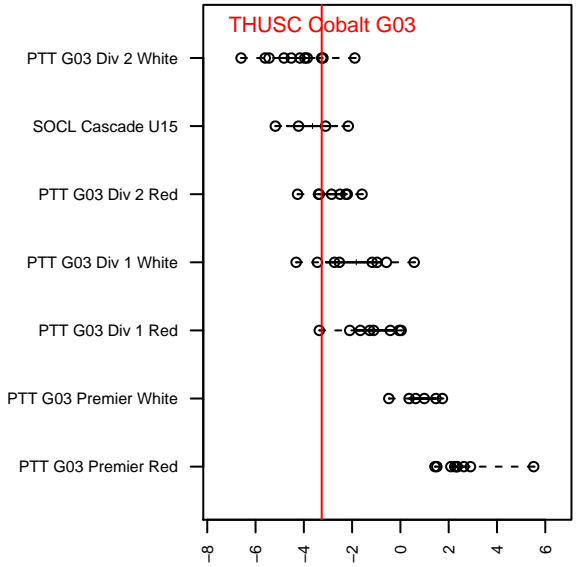

# THUSC Cobalt G03

Tualatin Hills United SC  
 Tualatin Hills, OR  
 G03 total strength=872  
 attack=1.48 defense=1.11  
 fall league = PTT G03 Div 2 White  
 spr league = Spr OYS G03 Div 2 Red

alt names used:  
 THUSC 03G United Cobalt  
 THUSC Cobalt  
 THUSC Cobalt G03  
 THUSC 03G United Cobalt

Venues played:  
 2016 Beaverton Cup GU14 Silver  
 2016 Mt Hood Challenge U14 Bronze  
 2016 PTT G03 Division 2 White  
 2016 Spr OYS G03 Division 2 Red

**THUSC Cobalt G03**  
 Dots are actual minus expected GF (blue circles) and GA (red triangles).  
 Blue line is smoothed change in attack strength. Red is smoothed change in defense strength.

**attack and defense variance (black dot)  
relative to other teams  
and top 10 in region**

**attack and defense rating  
relative to others at age  
and all opponents in last 13 months**

**Performance relative to 13 month average**